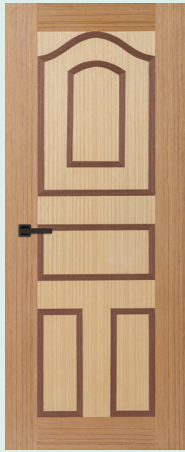

WOOD VENEERED DESIGN DOORS

PD - 40