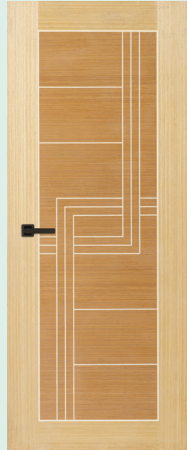

WOOD VENEERED DESIGN DOORS

PD - 53

STANDARD HEIGHT
82 INCH & 81 INCH

STANDARD WIDTH
24 INCH, 27 INCH, 30 INCH, 33 INCH, 36 INCH,
39 INCH & 42 INCH

STANDARD THICKNESS
36 MM

POSSIBLE CUSTOMIZED DOOR SIZE: HEIGHT: 82 TO 95.5 INCH, WIDTH: 24 TO 47.5 INCH, THICKNESS: UPTO 40 MM

USAGES AREA