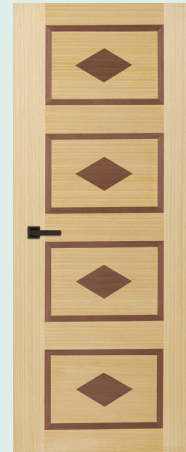

# WOOD VENEERED DESIGN DOORS

PD - 46

PD - 47

PD - 48

PD - 49

PD - 50

PD - 51

**STANDARD HEIGHT**  
82 INCH & 81 INCH