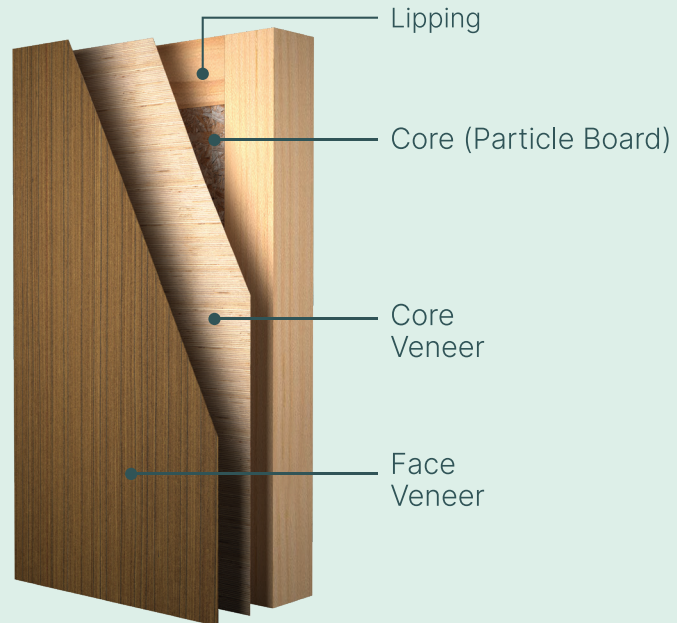

# FLUSH DOOR FEATURES

Special features of our product surfaces

Especially attractive appearance

Light-resistant

Heat-resistant

Multi-coat lacquering

## Lipping

Chemically treated and seasoned wood with automatic high frequency vacuum dryer & KILN DRYER (KD).

## Core

Akij door features the carefully selected best Akij particle board as core, ensuring high durability through the utilization of imported thermosetting adhesive in Akij particle board.